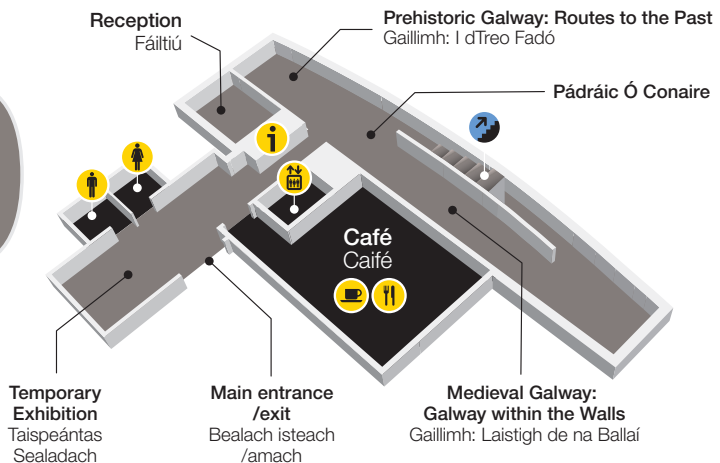

Museum Floorplan

2

1

0

No flash photography please